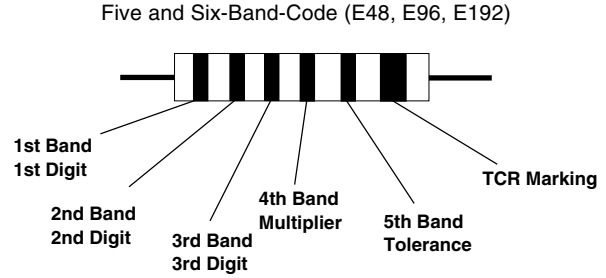

Color Code and Standard Resistance Series

Vishay

COLOR CODE				
COLOR	DIGIT	MULTIPLIER	TOLERANCE	TCR 6TH BAND
Without	-	-	± 20 %	
Silver	-	10 ⁻²	± 10 %	
Gold	-	10 ⁻¹	± 5 %	
Black	0	10 ⁰		
Brown	1	10 ¹	± 1 %	100 ⁽¹⁾
Red	2	10 ²	± 2 %	50 ⁽¹⁾
Orange	3	10 ³		15
Yellow	4	10 ⁴		25
Green	5	10 ⁵	± 0.5 %	
Blue	6	10 ⁶	± 0.25 %	10
Violet	7	10 ⁷	± 0.1 %	5
Grey	8	10 ⁸	± 0.05 %	
White	9	10 ⁹		