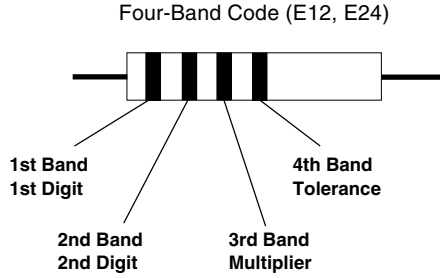

Color Code and Standard Resistance Series

Vishay

COLOR CODE				
COLOR	DIGIT	MULTIPLIER	TOLERANCE	TCR 6TH BAND
Without	-	-	± 20 %	
Silver	-	10 ⁻²	± 10 %	
Gold	-	10 ⁻¹	± 5 %	
Black	0	10 ⁰		
Brown	1	10 ¹	± 1 %	100 ⁽¹⁾
Red	2	10 ²	± 2 %	50 ⁽¹⁾
Orange	3	10 ³		15
Yellow	4	10 ⁴		25
Green	5	10 ⁵	± 0.5 %	
Blue	6	10 ⁶	± 0.25 %	10
Violet	7	10 ⁷	± 0.1 %	5
Grey	8	10 ⁸	± 0.05 %	
White	9	10 ⁹		