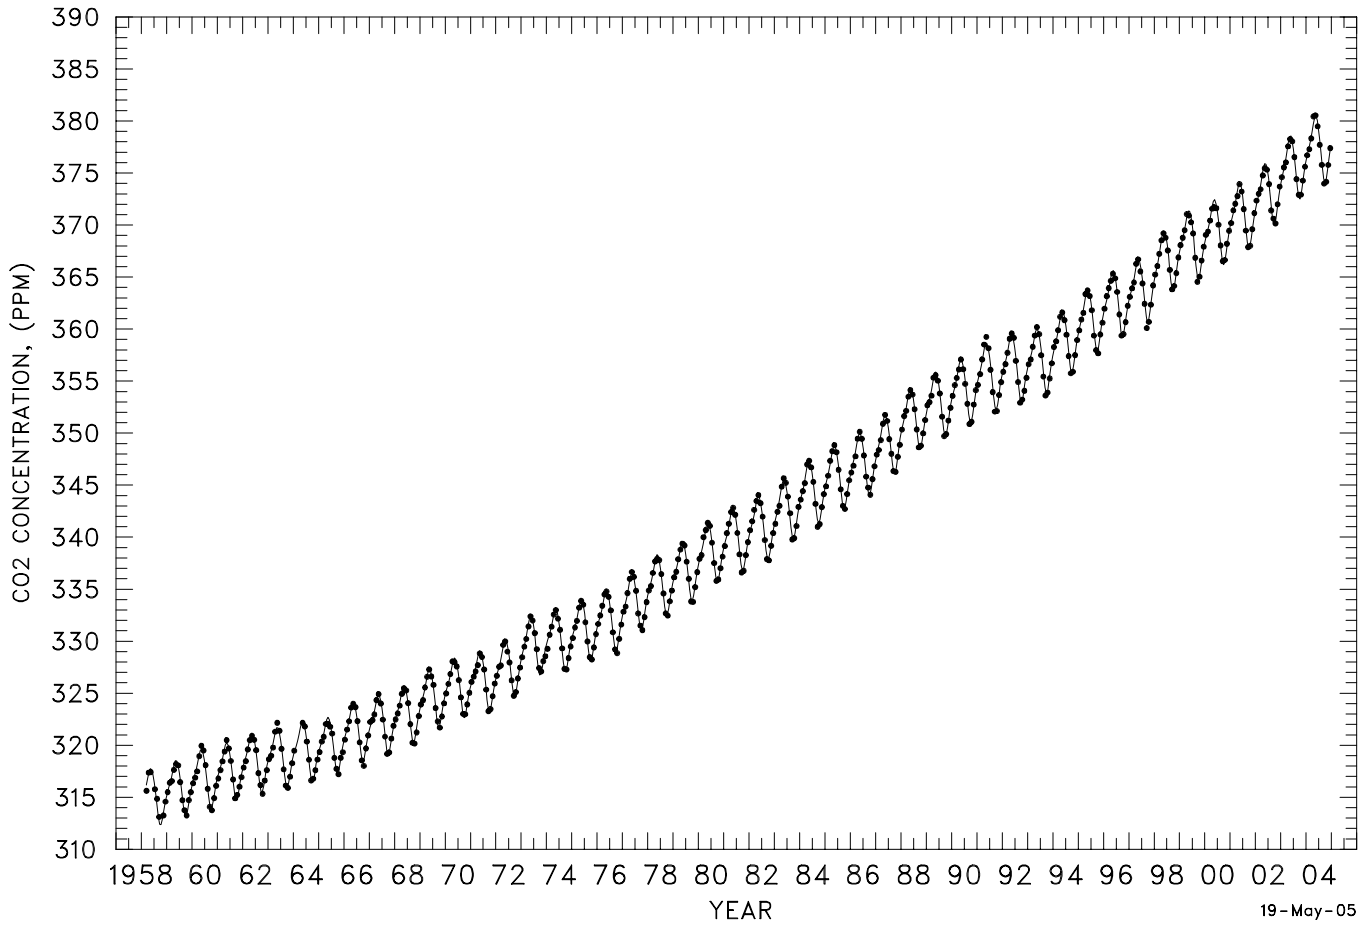

MAUNA LOA OBSERVATORY, HAWAII
MONTHLY AVERAGE CARBON DIOXIDE CONCENTRATION

MLO-145

19-May-05